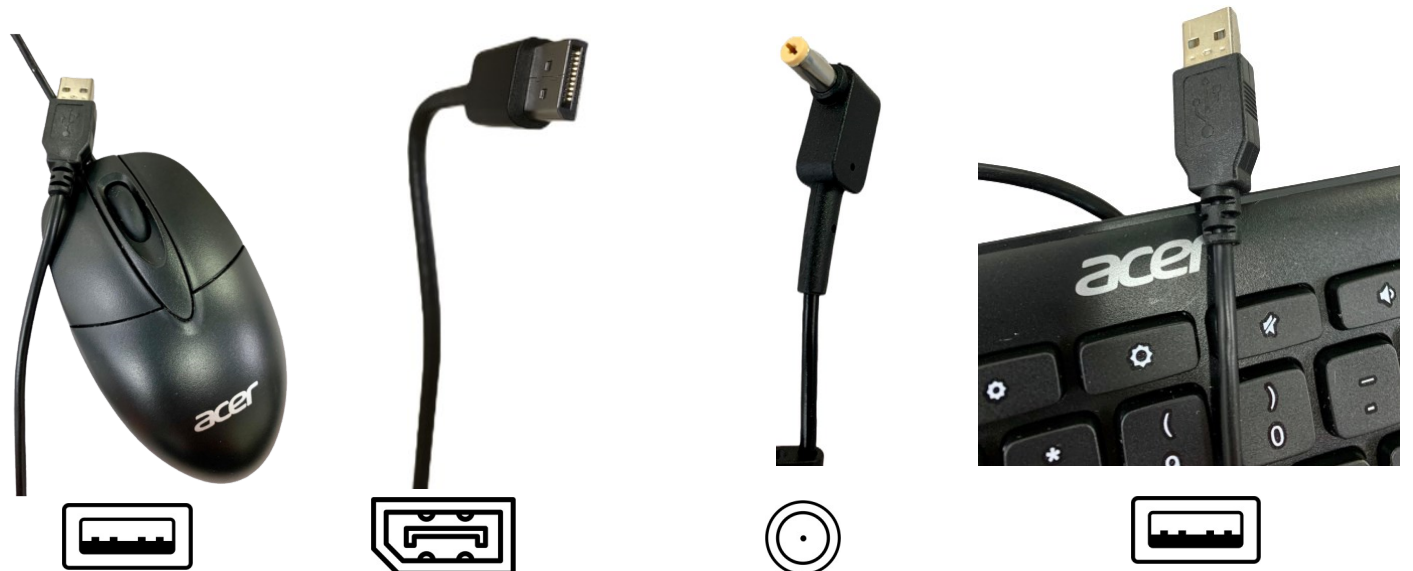

Chromebox Setup Guide

Acer CX12 Kit Content

USB- Mouse

Display Port-Monitor

DC Jack-Power Adapter

USB- Keyboard

Back of Monitor

Power
Cable

Display Port-
Monitor

Acer CX12 Chromebox

USB- Headphones 

 Display Port- Monitor

 USB- Keyboard & Mouse

 DC Jack- Power Adapter