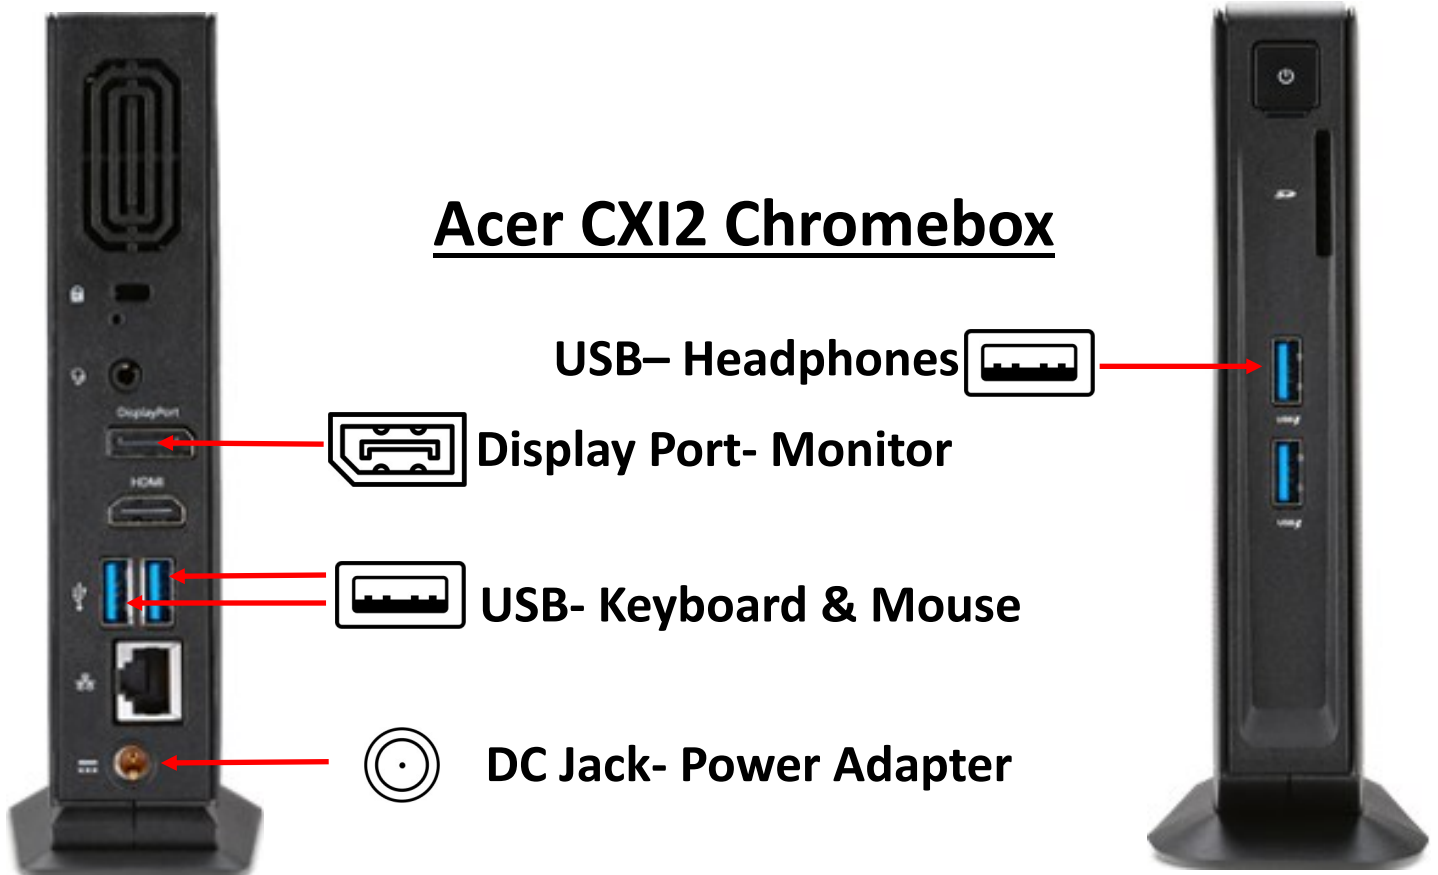

Chromebox Setup Guide

Acer CX12 Kit Content

USB- Mouse

Display Port-Monitor

DC Jack-Power Adapter

USB- Keyboard

Back of Monitor

Power
Cable

Display Port-
Monitor

Acer CX12 Chromebox

USB- Headphones 

 Display Port- Monitor

 USB- Keyboard & Mouse

 DC Jack- Power Adapter